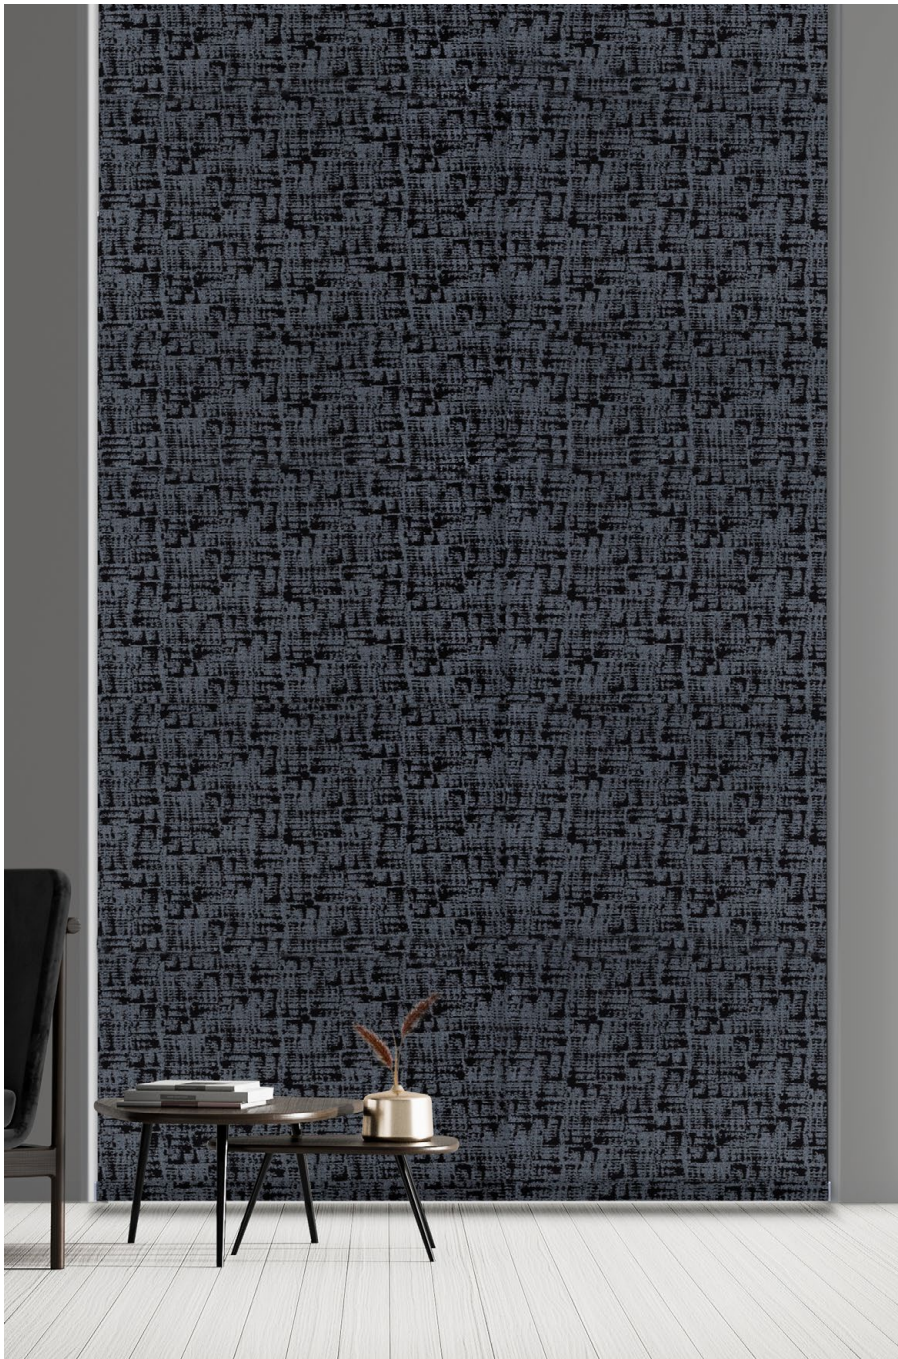

Farz®

METALLIC PRINT BLO

White

Light
Grey

Taupe

Black

Black Out

WOW