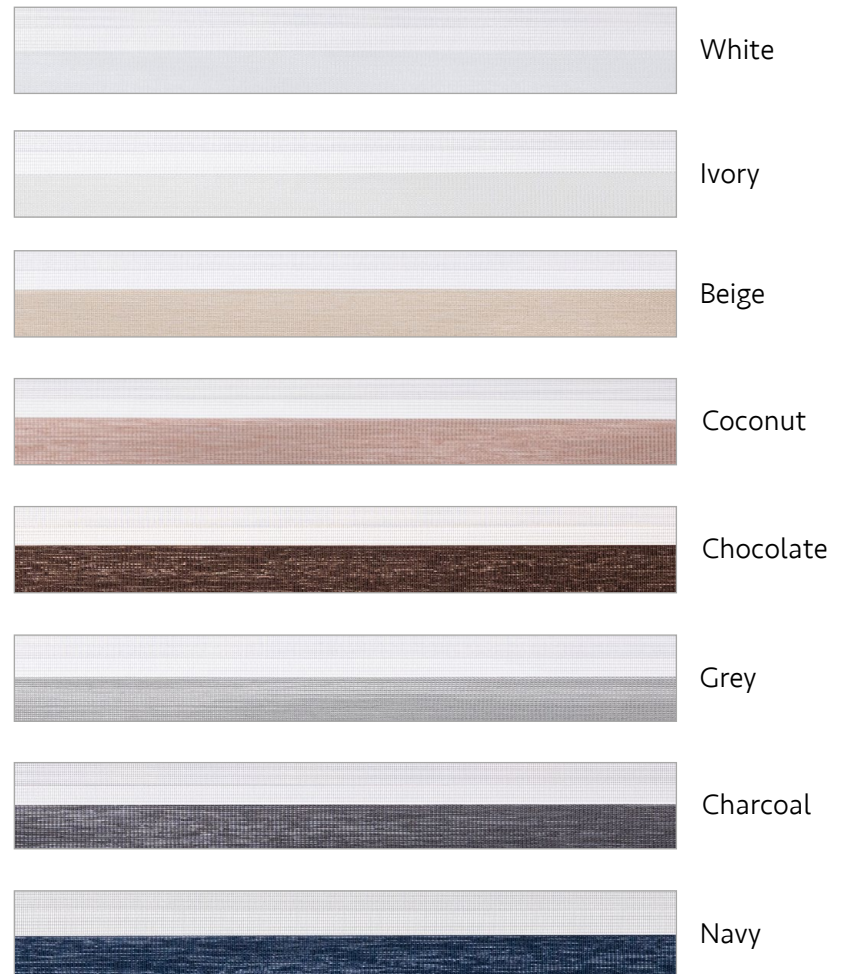

— MIA

Farz®

Translúcida

COOL 2