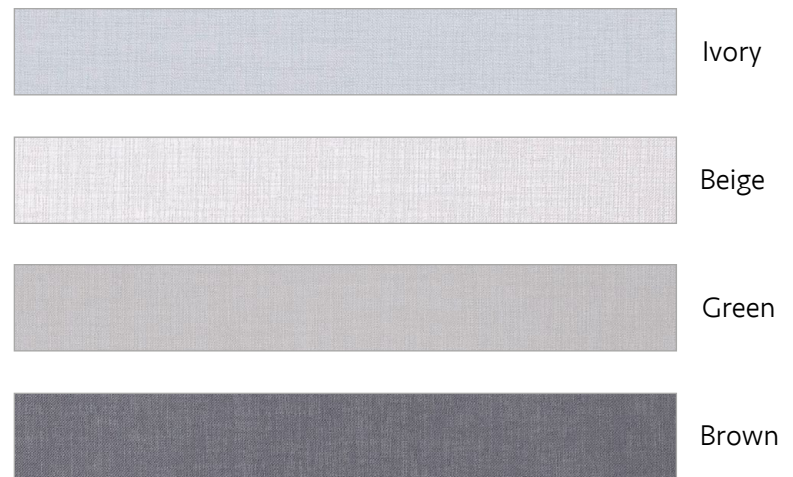

HEMP

Transparente

COOL 1